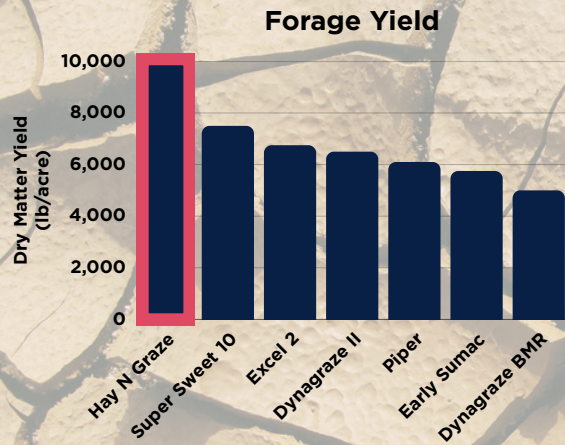

WHEN DROUGHT HITS: **HAY N GRAZE DELIVERS:** HIGHEST YIELDS, FAST GROWTH, PROVEN TOUGH

2025 Belleville Forage Trial

Hay & Silage Performance Tests
<https://www.agronomy.k-state.edu/outreach-and-services/crop-performance-tests/forages/hay-and-silage/>

- ✓ Quick early growth beats dry conditions
- ✓ Fastest out of the ground
- ✓ 40%+ higher yields than competitors
- ✓ Emergency forage when rain won't come

HAY N GRAZE CHARACTERISTICS

Plant Height	6-8 Feet
Grain	Yes
Days to Pollination	60-70
Typical Seeds / lb	19,000
Dryland Seeding Rate	15-24 lbs drilled
Irrigated Seeding Rate	24-40 lbs drilled
Advanced Genetics	Conventional Hybrid